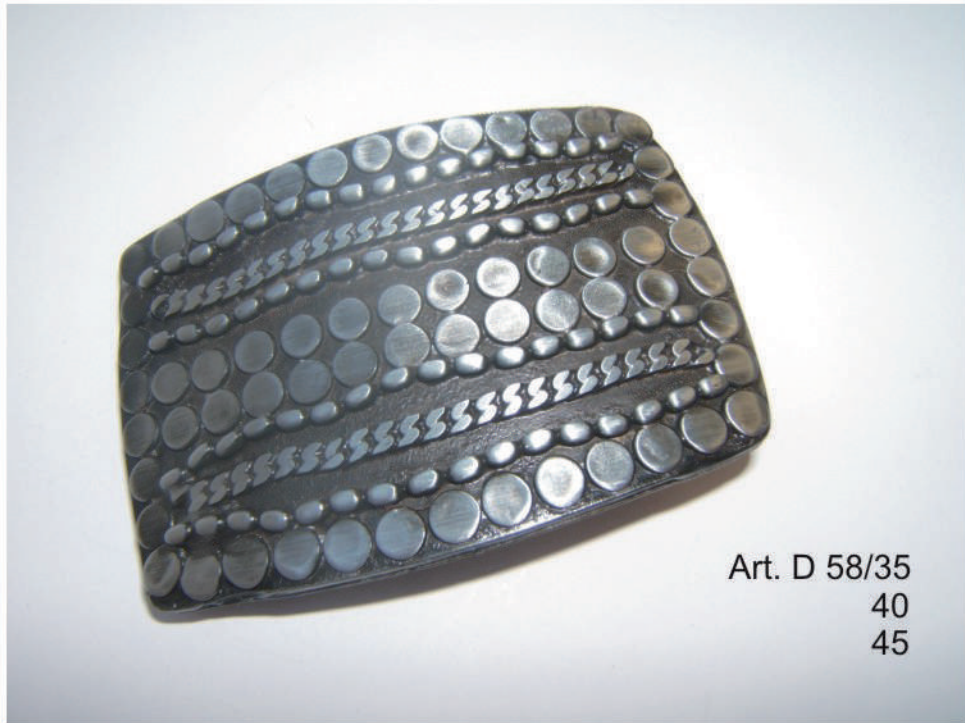

Guimer® donna

made in Italy

Art. D 58/35
40
45