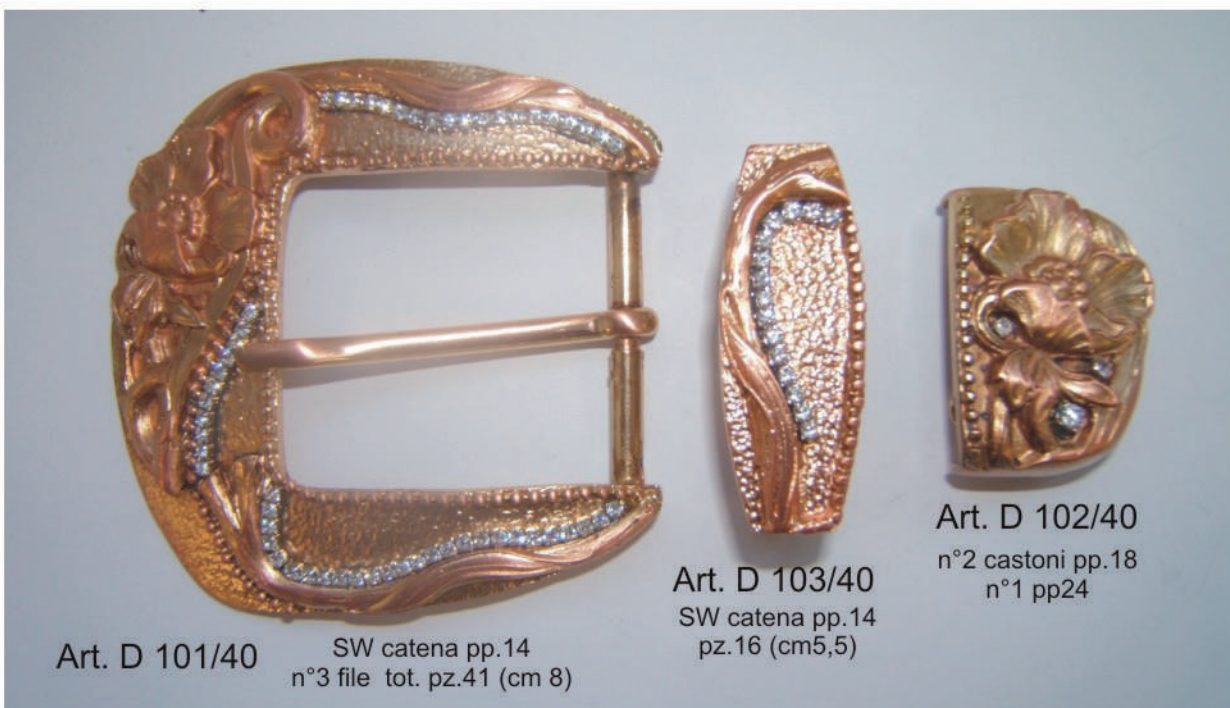

# Guimer<sup>®</sup> donna

made in Italy

Art. D 24/30

Art. D 25/30  
35

SW catena pp.18  
N°4 file da pz.5  
Art. 4547 dim.30x10  
con castone

# Guimer® donna

made in Italy

Art. D 98/40

Art. D 100/40

Art. D 99/40

Art. D 101/40

SW catena pp.14  
n°3 file tot. pz.41 (cm 8)

Art. D 103/40  
SW catena pp.14  
pz.16 (cm5,5)