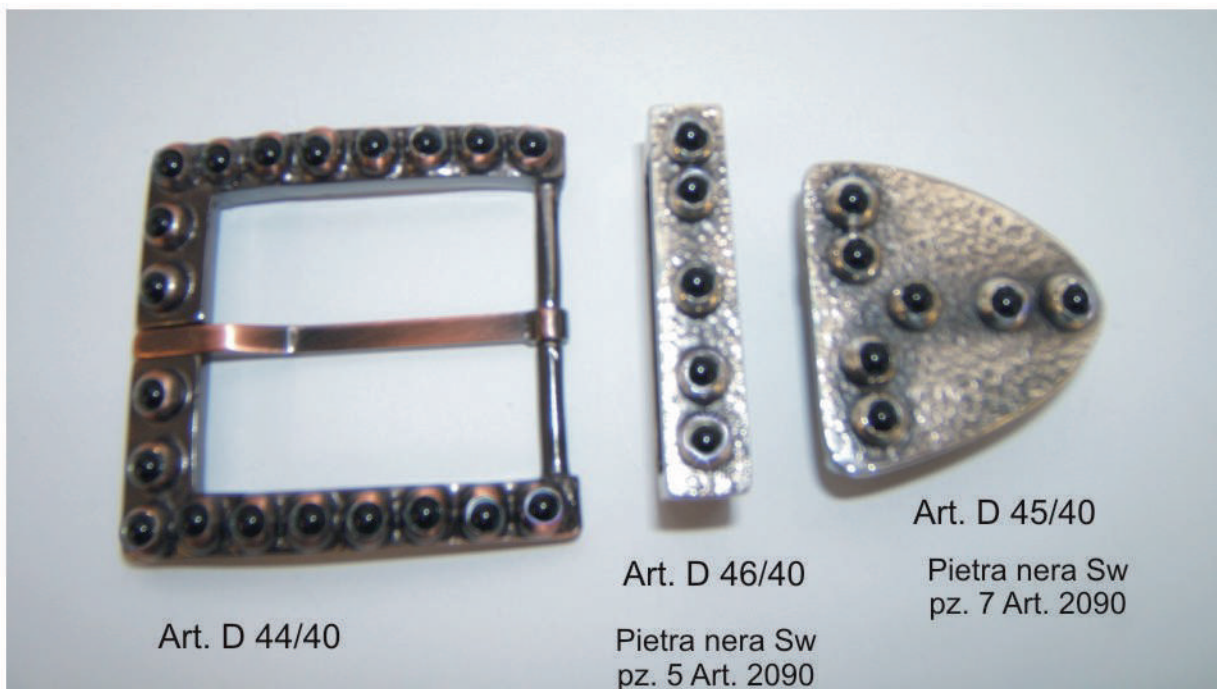

Guimer® donna

made in Italy

Art. D 44/40

Pietra nera Sw
pz. 20 Art. 2090

Art. D 46/40

Pietra nera Sw
pz. 5 Art. 2090

Art. D 45/40

Pietra nera Sw
pz. 7 Art. 2090