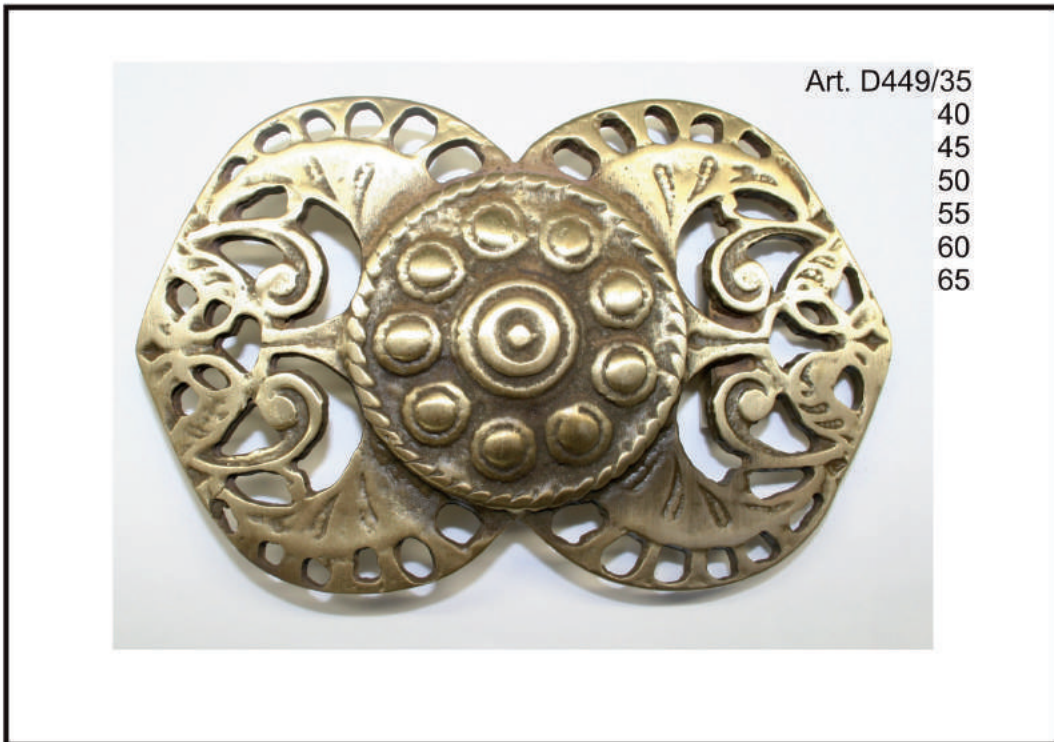

Guimer® donna

made in Italy