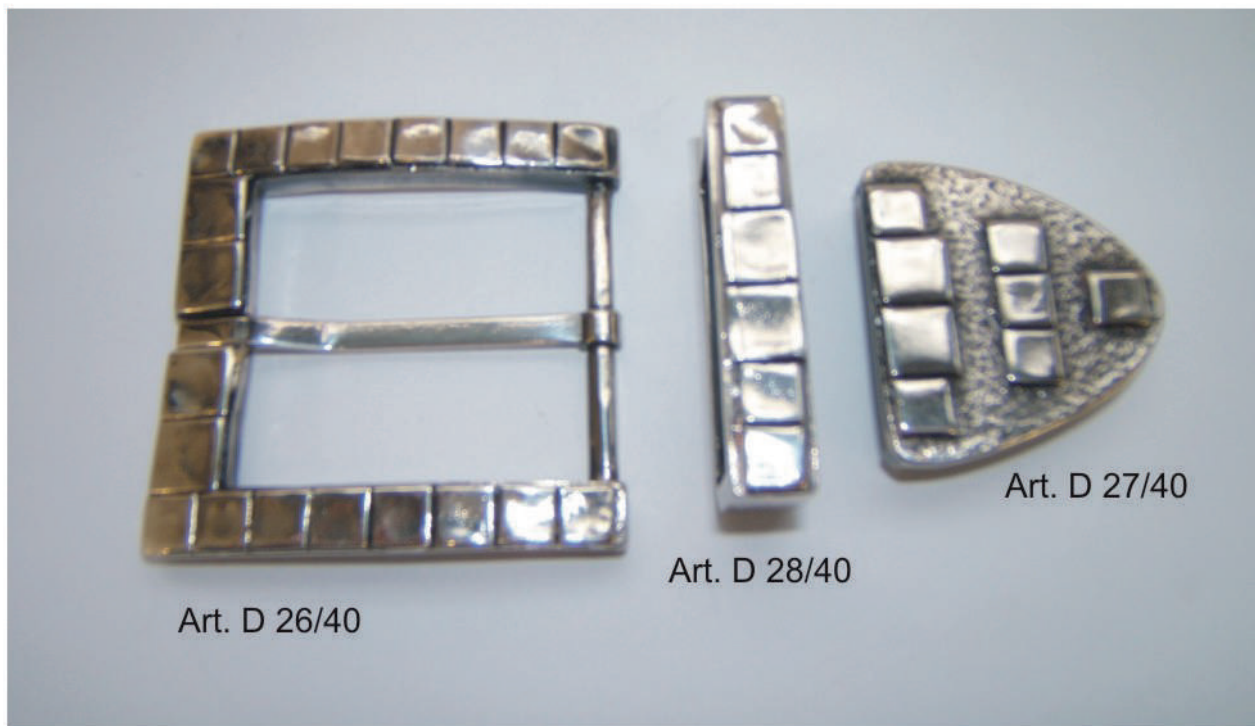

Guimer® donna

made in Italy