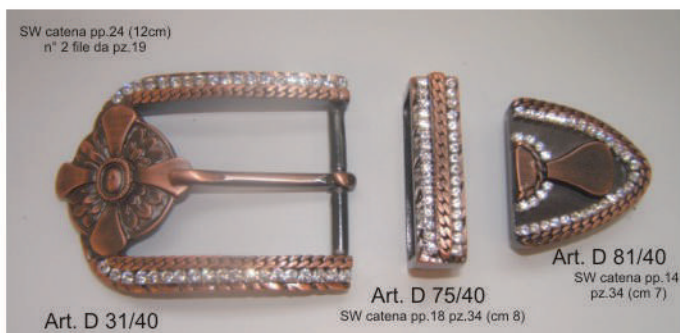

# Guimer® donna

made in Italy

Art. D 30/40

Art. D 74/40

Art. D 80/40

Art. D 74/40

Art. D 31/40

Art. D 75/40  
SW catena pp.18 pz.34 (cm 8)

Art. D 81/40  
SW catena pp.14  
pz.34 (cm 7)

Art. D 75/40  
SW catena pp.18 pz.13x2 (cm 9,2)

Art. D 80/40

Art. D 81/40  
SW catena pp.14  
pz.31 (cm 11)