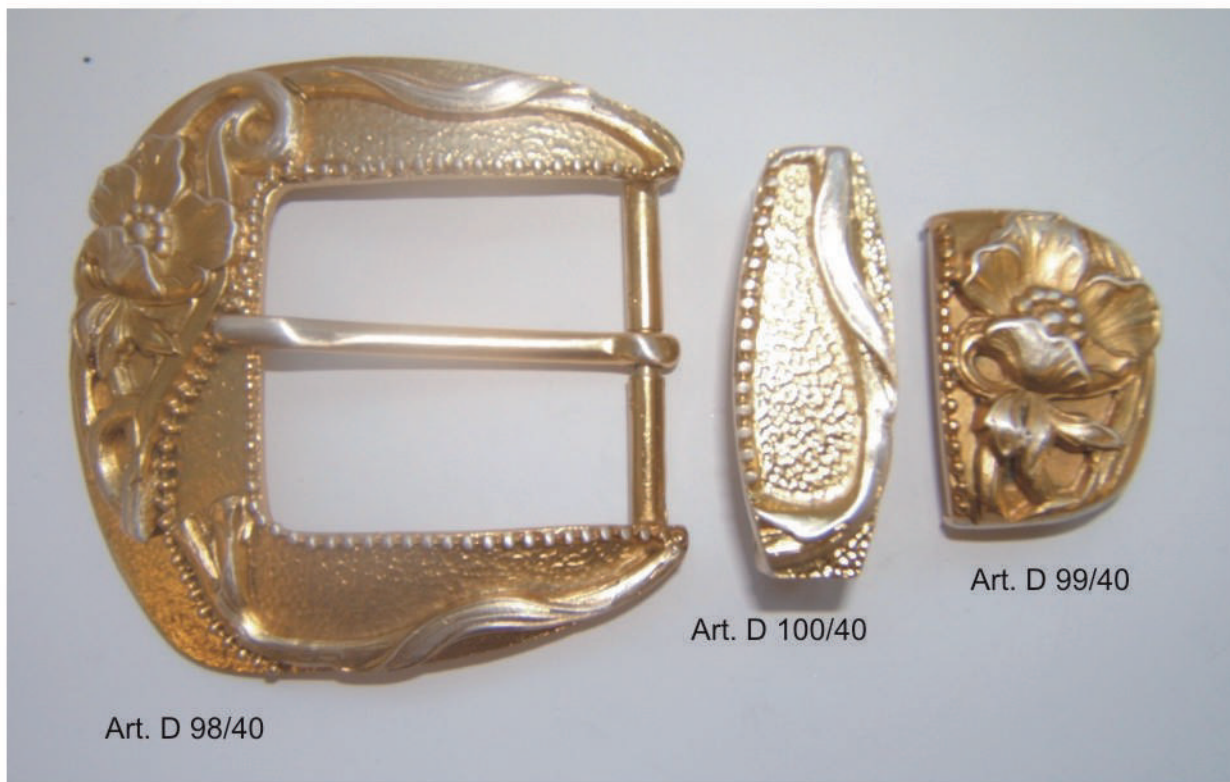

Guimer® donna

made in Italy

Art. D 98/40

Art. D 100/40

Art. D 99/40