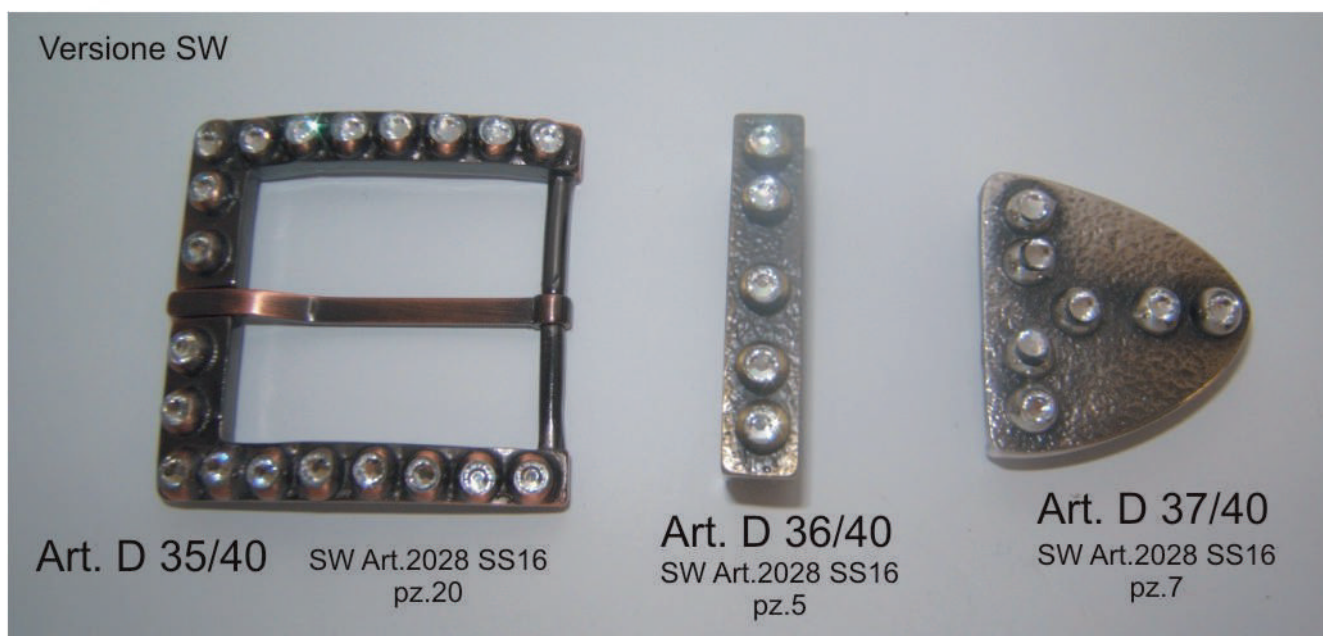

Guimer® donna

made in Italy