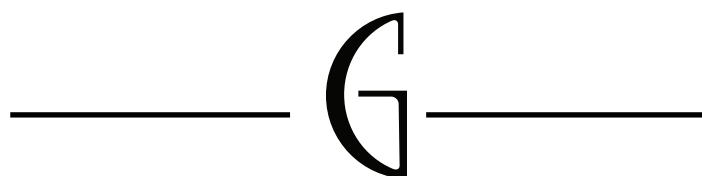

Con Ardiglione Animale
With Animal Prong

FIBBIE IN ARGENTO

A1162/35 mm

A1220/35 mm
/40 mm

A1246/35mm

A1280/30 mm
/35 mm
/40 mm

FIBBIE IN ARGENTO

A3293/35 mm