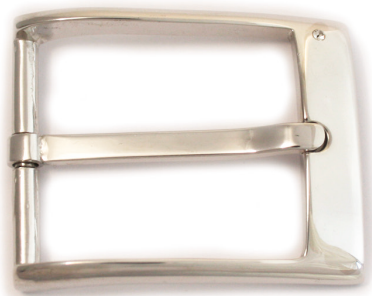

Guimer[®] S.r.l.

made in Italy

**FIBBIE IN ARGENTO 925
STERLING SILVER BUCKLES**

FIBBIE IN ARGENTO

A0060/ 30 mm
/35 mm

A0093/30 mm

A0190/30 mm
/32 mm
/35 mm

A0231/35 mm
/40 mm

FIBBIE IN ARGENTO

A0320/30 mm
/32 mm
/35 mm

A0321/30 mm
/32 mm
/35 mm

A0321sw/30 mm
/32 mm
/35 mm

Made with Swarovsky Elements

A0324/30 mm
/35 mm

FIBBIE IN ARGENTO

A0353/32 mm

A0355/32 mm

A0569/35 mm

A0570/35 mm

FIBBIE IN ARGENTO

A0692/35 mm
/40 mm

A0779/40 mm

A0860/40 mm

A0860/40 mm