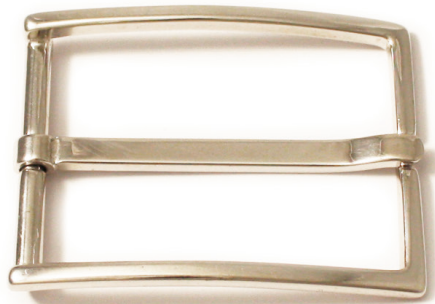

Guimer[®] S.r.l.

made in Italy

**FIBBIE IN ARGENTO 925
STERLING SILVER BUCKLES**

FIBBIE IN ARGENTO

A0060/ 30 mm
/35 mm

A0093/30 mm

A0190/30 mm
/32 mm
/35 mm

A0231/35 mm
/40 mm

FIBBIE IN ARGENTO

A0320/30 mm
/32 mm
/35 mm

A0321/30 mm
/32 mm
/35 mm

A0321sw/30 mm
/32 mm
/35 mm

Made with Swarovsky Elements

A0324/30 mm
/35 mm

FIBBIE IN ARGENTO

A0353/32 mm

A0355/32 mm

A0569/35 mm

A0570/35 mm

FIBBIE IN ARGENTO

A0692/35 mm
/40 mm

A0779/40 mm

A0860/40 mm

A0860/40 mm