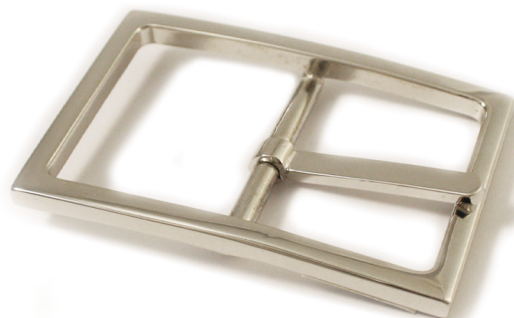

Guimer[®] S.r.l.

made in Italy

**FIBBIE IN ARGENTO 925
STERLING SILVER BUCKLES**

FIBBIE IN ARGENTO

A0060/ 30 mm
/35 mm

A0093/30 mm

A0190/30 mm
/32 mm
/35 mm

A0231/35 mm
/40 mm

FIBBIE IN ARGENTO

A0320/30 mm
/32 mm
/35 mm

A0321/30 mm
/32 mm
/35 mm

A0321sw/30 mm
/32 mm
/35 mm

Made with Swarovsky Elements

A0324/30 mm
/35 mm

FIBBIE IN ARGENTO

A0353/32 mm

A0355/32 mm

A0569/35 mm

A0570/35 mm

FIBBIE IN ARGENTO

A0692/35 mm
/40 mm

A0779/40 mm

A0860/40 mm

A0860/40 mm