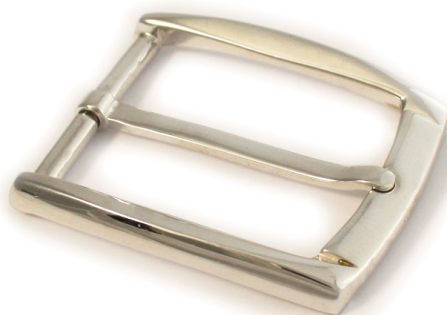

FIBBIE IN ARGENTO

A0320/30 mm
/32 mm
/35 mm

A0321/30 mm
/32 mm
/35 mm

A0321sw/30 mm
/32 mm
/35 mm

Made with Swarovsky Elements

A0324/30 mm
/35 mm

FIBBIE IN ARGENTO

A0353/32 mm

A0355/32 mm

A0569/35 mm

A0570/35 mm

FIBBIE IN ARGENTO

A0692/35 mm
/40 mm

A0779/40 mm

A0860/40 mm

A0860/40 mm

Con Ardiglione Animale
With Animal Prong

FIBBIE IN ARGENTO

A1162/35 mm

A1220/35 mm
/40 mm

A1246/35mm

A1280/30 mm
/35 mm
/40 mm

FIBBIE IN ARGENTO

A3293/35 mm