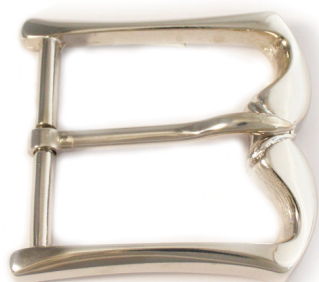

A0355/32 mm

A0569/35 mm

A0570/35 mm

FIBBIE IN ARGENTO

A0692/35 mm
/40 mm

A0779/40 mm

A0860/40 mm

A0860/40 mm

Con Ardiglione Animale
With Animal Prong

FIBBIE IN ARGENTO

A1162/35 mm

A1220/35 mm
/40 mm

A1246/35mm

A1280/30 mm
/35 mm
/40 mm

FIBBIE IN ARGENTO

A3293/35 mm

A3294/35 mm

A3295/35 mm

A3325/30 mm

FIBBIE IN ARGENTO

A3338/35 mm

A3339/35 mm

A3341/35 mm

A3348/40 mm

FIBBIE IN ARGENTO

A3349/40 mm

A3350/35 mm

A0125/30 mm
/35 mm
/40 mm

A0288/35 mm

PUNTALE IN ARGENTO 925 | STERLING SILVER TIP

A3412/30 mm

A3115/35 mm
/40 mm