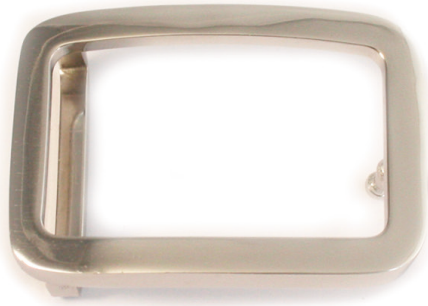

Con Ardiglione Animale
With Animal Prong

FIBBIE IN ARGENTO

A1162/35 mm

A1220/35 mm
/40 mm

A1246/35mm

A1280/30 mm
/35 mm
/40 mm

FIBBIE IN ARGENTO

A3293/35 mm