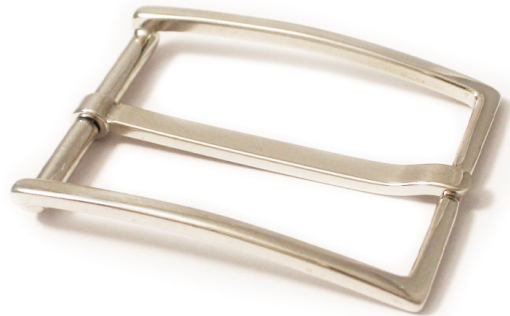

Guimer[®] S.r.l.

made in Italy

**FIBBIE IN ARGENTO 925
STERLING SILVER BUCKLES**

FIBBIE IN ARGENTO

A0060/ 30 mm
/35 mm

A0093/30 mm

A0190/30 mm
/32 mm
/35 mm

A0231/35 mm
/40 mm

FIBBIE IN ARGENTO

A0320/30 mm
/32 mm
/35 mm

A0321/30 mm
/32 mm
/35 mm

A0321sw/30 mm
/32 mm
/35 mm

Made with Swarovsky Elements

A0324/30 mm
/35 mm

FIBBIE IN ARGENTO

A0353/32 mm

A0355/32 mm

A0569/35 mm

A0570/35 mm

FIBBIE IN ARGENTO

A0692/35 mm
/40 mm

A0779/40 mm

A0860/40 mm

A0860/40 mm