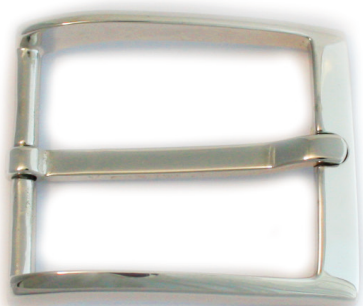

Guimer[®] S.r.l.

made in Italy

**FIBBIE IN ARGENTO 925
STERLING SILVER BUCKLES**

FIBBIE IN ARGENTO

A0060/ 30 mm
/35 mm

A0093/30 mm

A0190/30 mm
/32 mm
/35 mm

A0231/35 mm
/40 mm

FIBBIE IN ARGENTO

A0320/30 mm
/32 mm
/35 mm

A0321/30 mm
/32 mm
/35 mm

A0321sw/30 mm
/32 mm
/35 mm

Made with Swarovsky Elements

A0324/30 mm
/35 mm

FIBBIE IN ARGENTO

A0353/32 mm