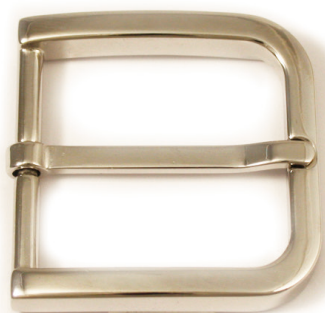

Con Ardiglione Animale
With Animal Prong

FIBBIE IN ARGENTO

A1162/35 mm

A1220/35 mm
/40 mm

A1246/35mm

A1280/30 mm
/35 mm
/40 mm

FIBBIE IN ARGENTO

A3293/35 mm

A3294/35 mm

A3295/35 mm

A3325/30 mm

FIBBIE IN ARGENTO

A3338/35 mm

A3339/35 mm

A3341/35 mm

A3348/40 mm

FIBBIE IN ARGENTO

A3349/40 mm

A3350/35 mm

A0125/30 mm
/35 mm
/40 mm

A0288/35 mm

PUNTALE IN ARGENTO 925 | STERLING SILVER TIP

A3412/30 mm

A3115/35 mm
/40 mm