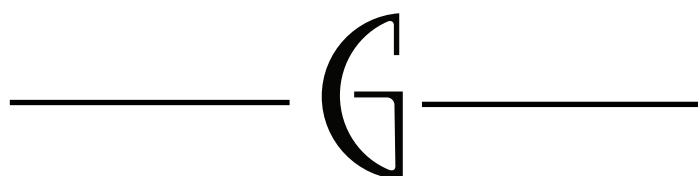

Guimer[®] S.r.l.

made in Italy

**FIBBIE IN ARGENTO 925
STERLING SILVER BUCKLES**

FIBBIE IN ARGENTO

A0060/ 30 mm
/35 mm

A0093/30 mm

A0190/30 mm
/32 mm
/35 mm

A0231/35 mm
/40 mm