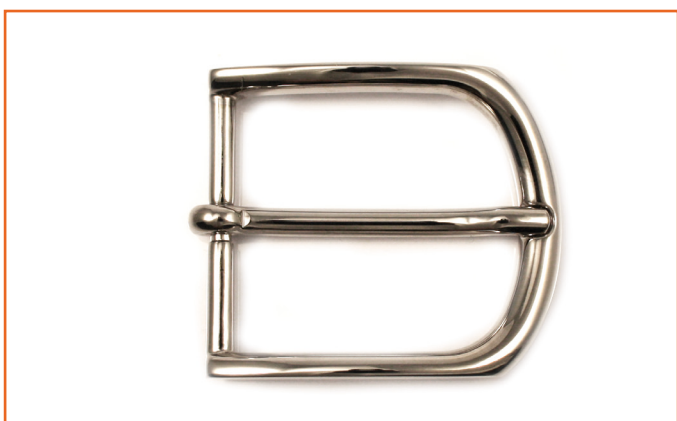

BC008/35 mm NICKEL LUCIDO/SHINY NICKEL € 4,88